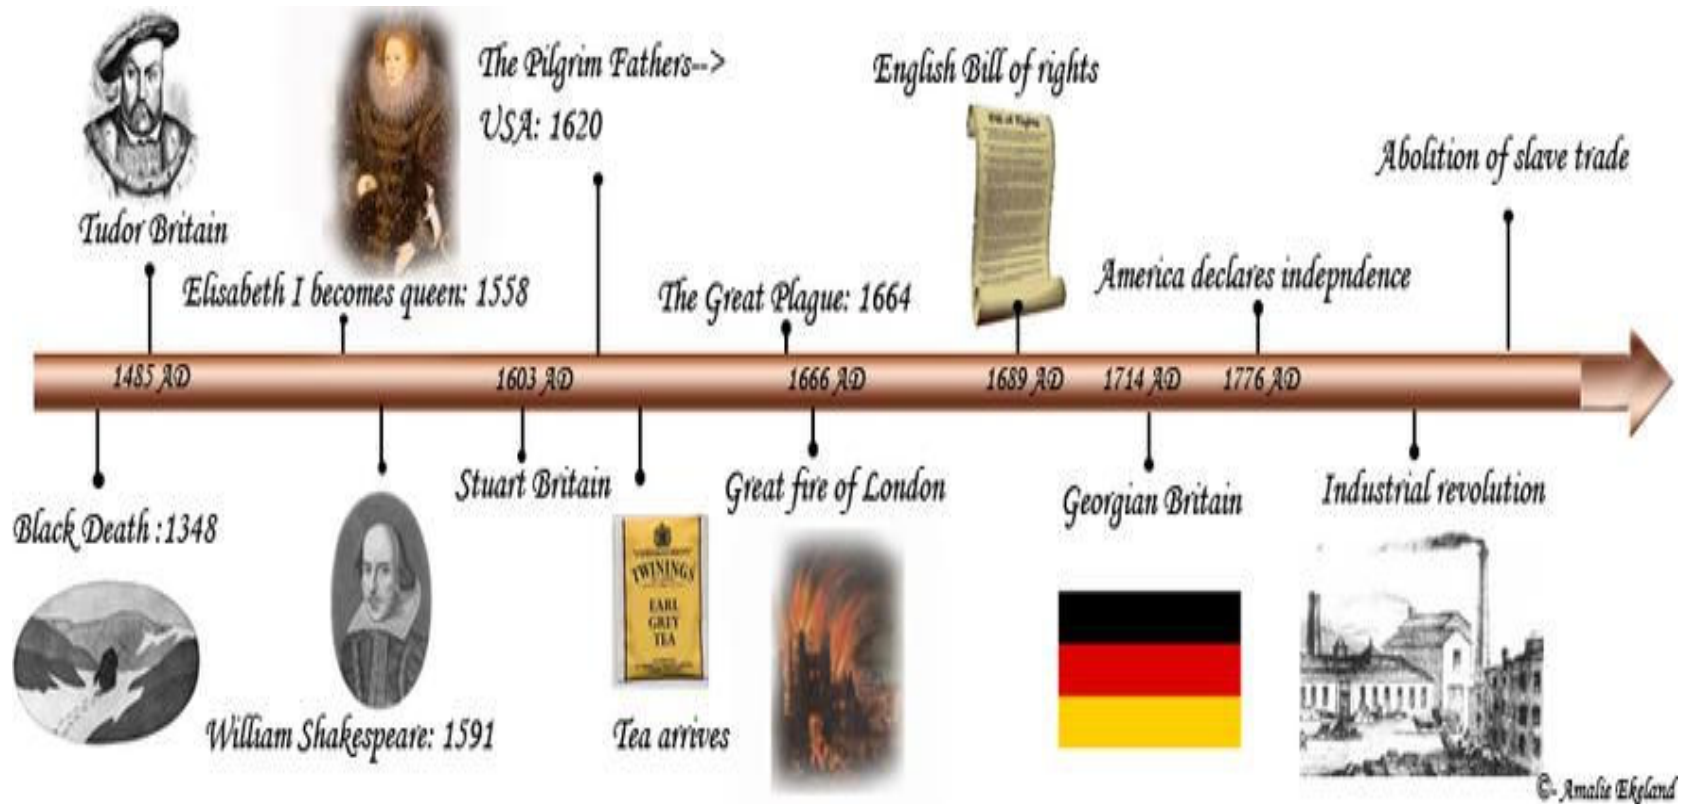

**Events of Early British History**  
**A Timeline**  
**(1300's AD – 1800's AD)**

Note: The Great Puritan Migration to New England occurred in the 1620-40s, the Winthrop Fleet of 1630 being the most noted.

From 1629 through 1643, approximately 21,000 Puritans emigrated.